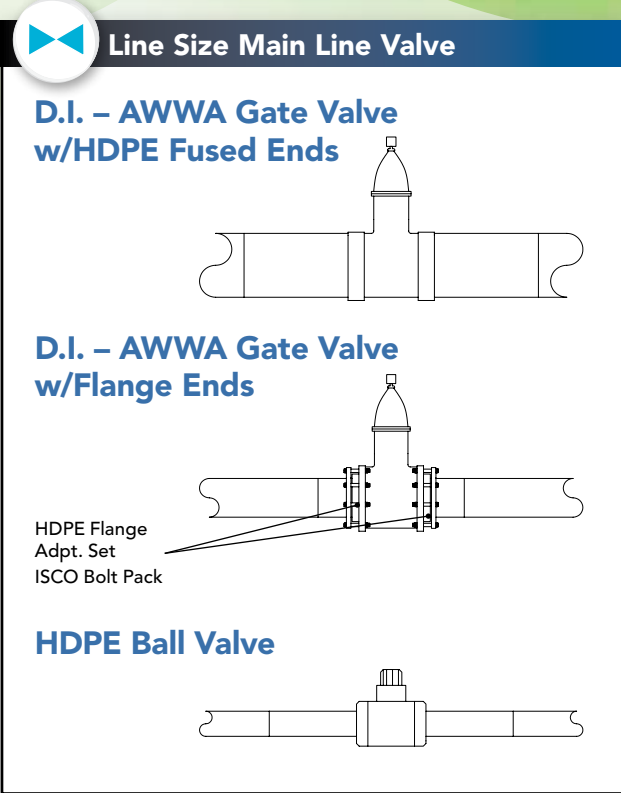

Qualified ISCO personnel stand ready to assist in selection of proper size and class pipe for your irrigation project, and ISCO stocks – or can fabricate – any fittings required to connect

with other sprinkler or pumping systems specified, as illustrated in the sample piping grid illustrated here.

Install With Confidence!

Ask about our exclusive 5-Year Limited Warranty that provides replacement of any HDPE product shown to be defective in materials or workmanship.

ISCO HDPE pipe is ideal for:

- Main, lateral, and pump discharge piping
- Pump station wet wells
- Pump intake piping and floats
- Wetland piping
- Creek, bridge and road crossings
- Lake/pond trickle tube