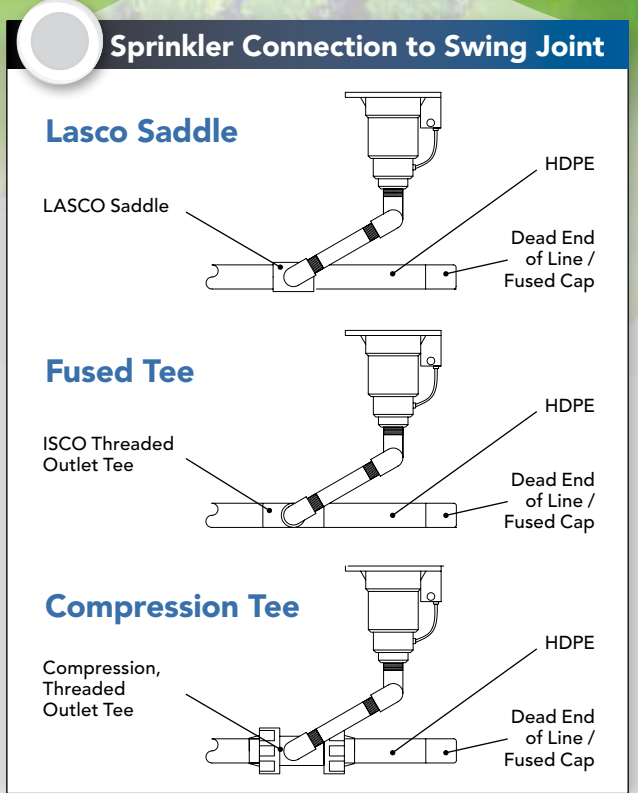

Qualified ISCO personnel stand ready to assist in selection of proper size and class pipe for your irrigation project, and ISCO stocks – or can fabricate – any fittings required to connect

with other sprinkler or pumping systems specified, as illustrated in the sample piping grid illustrated here.

Install With Confidence!

Ask about our exclusive 5-Year Limited Warranty that provides replacement of any HDPE product shown to be defective in materials or workmanship.

ISCO HDPE pipe is ideal for:

- Main, lateral, and pump discharge piping
- Pump station wet wells
- Pump intake piping and floats
- Wetland piping
- Creek, bridge and road crossings
- Lake/pond trickle tube