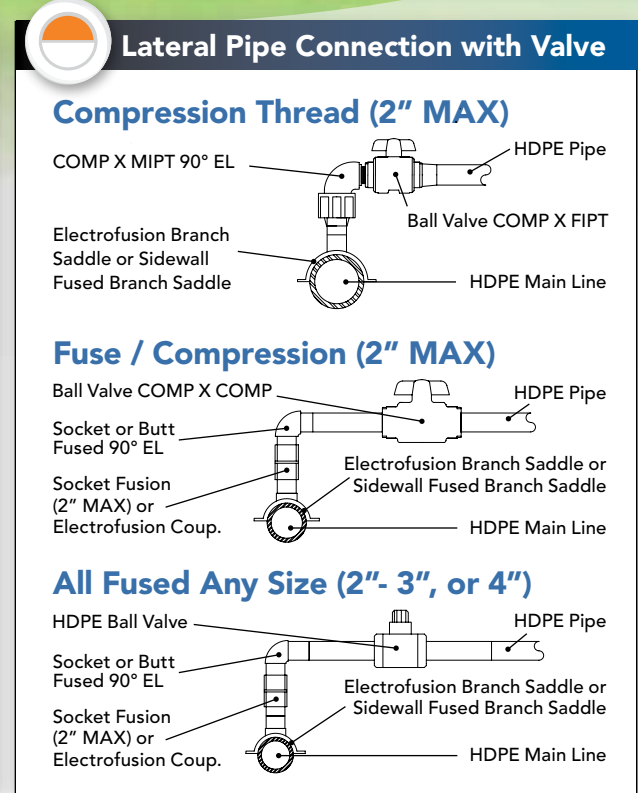

ISCO HDPE pipe is ideal for:

- Main, lateral, and pump discharge piping
- Pump station wet wells
- Pump intake piping and floats
- Wetland piping
- Creek, bridge and road crossings
- Lake/pond trickle tube