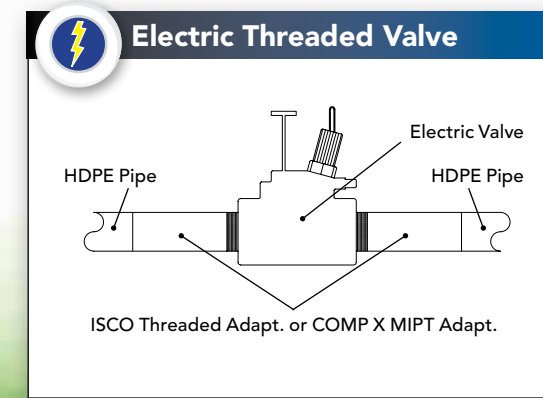

ISCO HDPE Golf Course System

Get 'connected' to a versatile, dependable, leak-free HDPE system – designed to deliver worry-free performance all season long!

Course designers, developers and superintendents everywhere have discovered the same thing – a durable, flexible ISCO high density polyethylene (HDPE) piping system is easy to install, easy to repair if necessary, and easy to 'tap' for system expansion.

An HDPE system actually gains strength and won't become brittle in lower temperatures, expanding and contracting to avoid breaking – even during critical spring start-ups.

Water hammer or over pressure is no longer a problem or concern with an HDPE system.

Qualified ISCO personnel stand ready to assist in selection of proper size and class pipe for your irrigation project, and ISCO stocks – or can fabricate – any fittings required to connect

with other sprinkler or pumping systems specified, as illustrated in the sample piping grid illustrated here.

Install With Confidence!

Ask about our exclusive 5-Year Limited Warranty that provides replacement of any HDPE product shown to be defective in materials or workmanship.