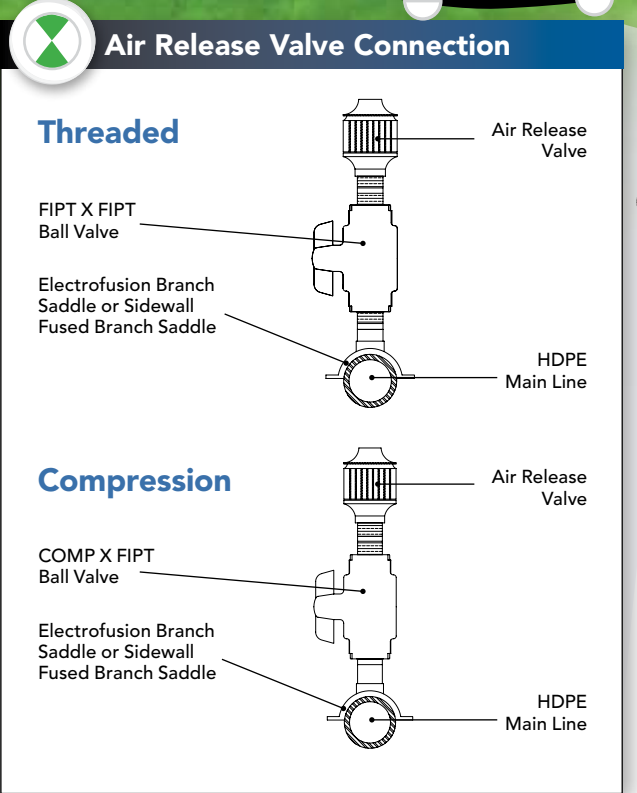

Qualified ISCO personnel stand ready to assist in selection of proper size and class pipe for your irrigation project, and ISCO stocks – or can fabricate – any fittings required to connect

with other sprinkler or pumping systems specified, as illustrated in the sample piping grid illustrated here.

Install With Confidence!

Ask about our exclusive 5-Year Limited Warranty that provides replacement of any HDPE product shown to be defective in materials or workmanship.

ISCO HDPE pipe is ideal for:

- Main, lateral, and pump discharge piping
- Pump station wet wells
- Pump intake piping and floats
- Wetland piping
- Creek, bridge and road crossings
- Lake/pond trickle tube