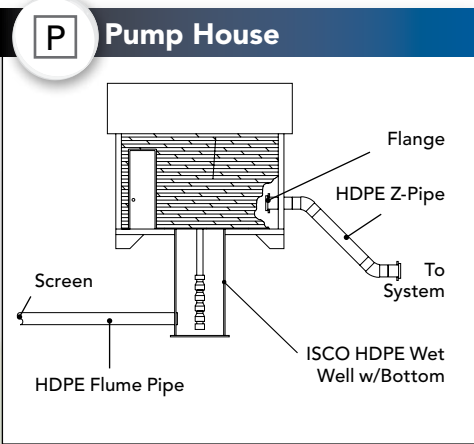

ISCO HDPE Golf Course System

Get 'connected' to a versatile, dependable, leak-free HDPE system – designed to deliver worry-free performance all season long!

Course designers, developers and superintendents everywhere have discovered the same thing – a durable, flexible ISCO high density polyethylene (HDPE) piping system is easy to install, easy to repair if necessary, and easy to 'tap' for system expansion.

An HDPE system actually gains strength and won't become brittle in lower temperatures, expanding and contracting to avoid breaking – even during critical spring start-ups.

Water hammer or over pressure is no longer a problem or concern with an HDPE system.

Qualified ISCO personnel stand ready to assist in selection of proper size and class pipe for your irrigation project, and ISCO stocks – or can fabricate – any fittings required to connect

with other sprinkler or pumping systems specified, as illustrated in the sample piping grid illustrated here.

Install With Confidence!

Ask about our exclusive 5-Year Limited Warranty that provides replacement of any HDPE product shown to be defective in materials or workmanship.

ISCO HDPE pipe is ideal for:

- Main, lateral, and pump discharge piping
- Pump station wet wells
- Pump intake piping and floats
- Wetland piping
- Creek, bridge and road crossings
- Lake/pond trickle tube

McELROY

ISCO Industries sells and rents fusion equipment from the industry leader – McElroy Manufacturing. Whatever the job, we have the size and model fusion equipment you need, backed by expert advice.

For ISCO HDPE pipe, irrigation pros just call 1-800-345-ISCO (4726).

Coming through.
www.isco-pipe.com